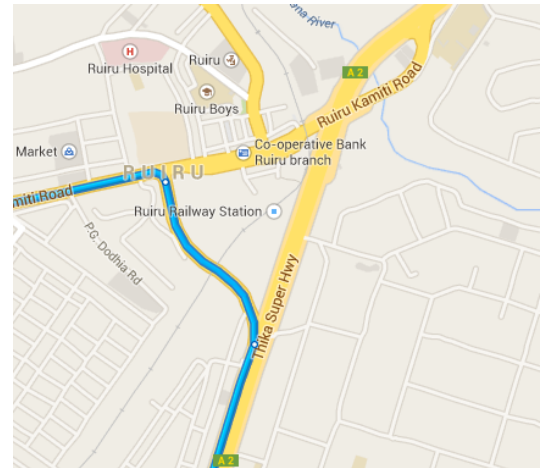

Directions to Burn Manufacturing

Ruiru, Kenya

1. From Nairobi, take **Thika Superhighway**
towards Ruiru, approximately 21 km from
Nairobi City Center

2. Take **Ruiru exit** from Thika Superhighway, drive
750 m

3. Take **left onto Ruiru Kamiti Road**, drive 900 m
(go past Spinners & Spinners on left)

4. **Turn right on rough road**, at sign for New
Horizons Industrial Park, across from Funland
Hotel on left. Drive for 500 m.

5. **Turn left into New Horizons Industrial Park.**
See sign for Burn Manufacturing on large
building on the right.